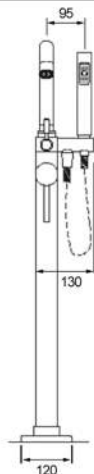

FRESH FLOOR MOUNTED BATH FILLER WITH SHOWER ATTACHMENT

FRONT VIEW

SIDE VIEW

GENERAL INFO

HEIGHT	1206MM
WIDTH	130MM
DEPTH	161MM*
HANDHELD SHOWER	INCLUDED
FINISH	CHROME ON BRASS
GUARANTEE	5 YEARS
OTHER FINISHES	GOLD** NICKEL**

* TO CENTRE OF SPOUT

** OTHER FINISHES AVAILABLE TO SPECIAL ORDER

FRESH COLLECTION