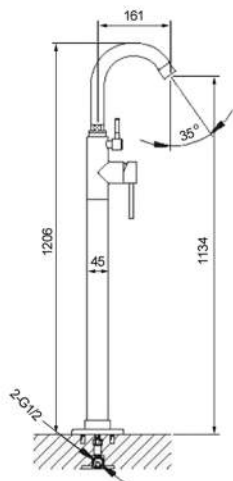

FRESH FLOOR MOUNTED BATH FILLER WITH SHOWER ATTACHMENT

FRONT VIEW

SIDE VIEW

GENERAL INFO

HEIGHT	1206MM
WIDTH	130MM
DEPTH	161MM*
HANDHELD SHOWER	INCLUDED
FINISH	CHROME ON BRASS
GUARANTEE	5 YEARS
OTHER FINISHES	GOLD** NICKEL**

* TO CENTRE OF SPOUT

** OTHER FINISHES AVAILABLE TO SPECIAL ORDER

FRESH COLLECTION